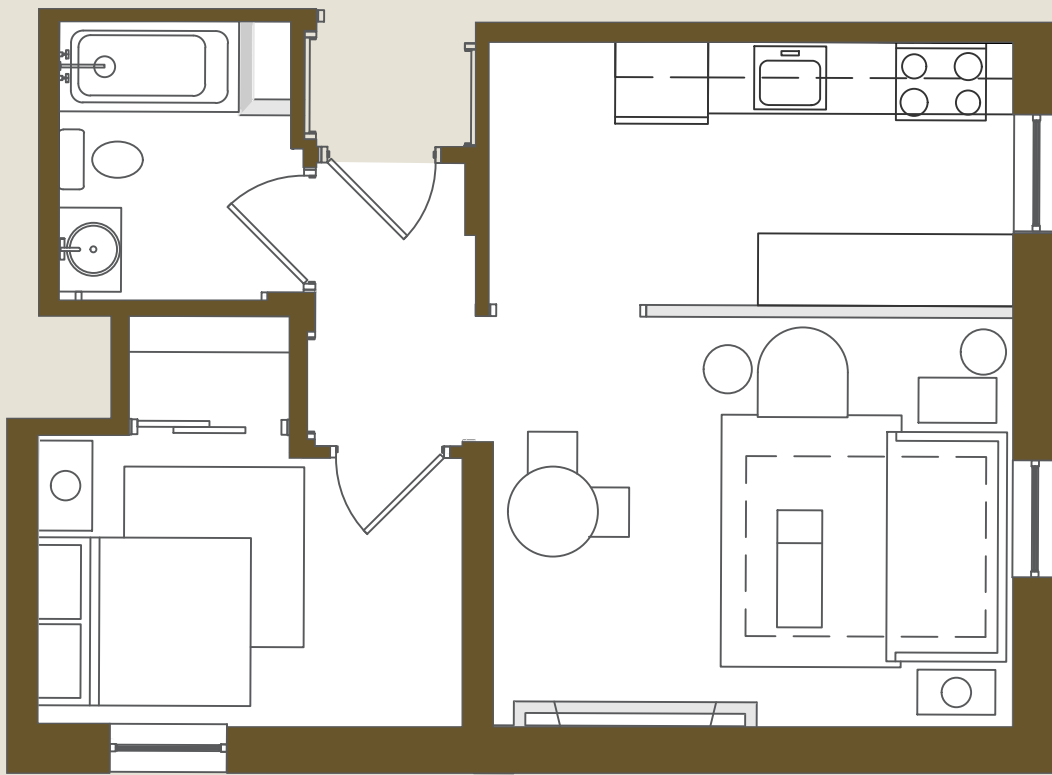

# FRONTIER HOUSE

460 CENTER STREET, LEWISTON, NY

## THE NIGHTINGALE

3RD FLOOR