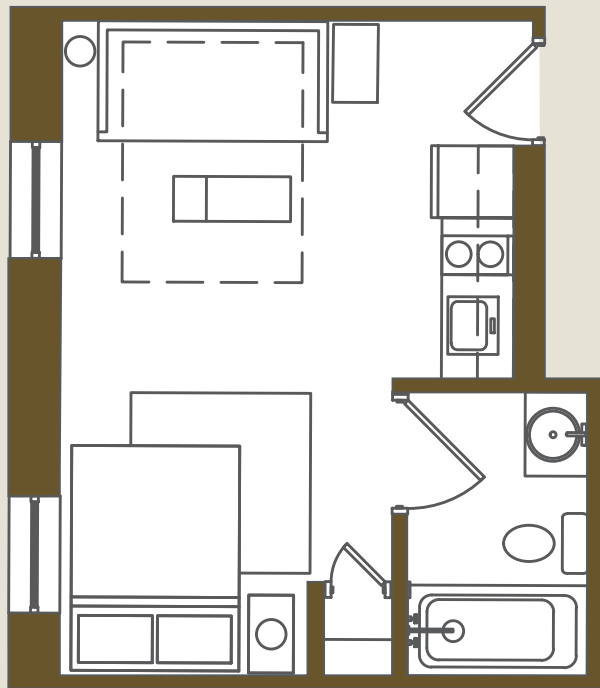

FRONTIER HOUSE

460 CENTER STREET, LEWISTON, NY

EDISON SUITE

3RD FLOOR