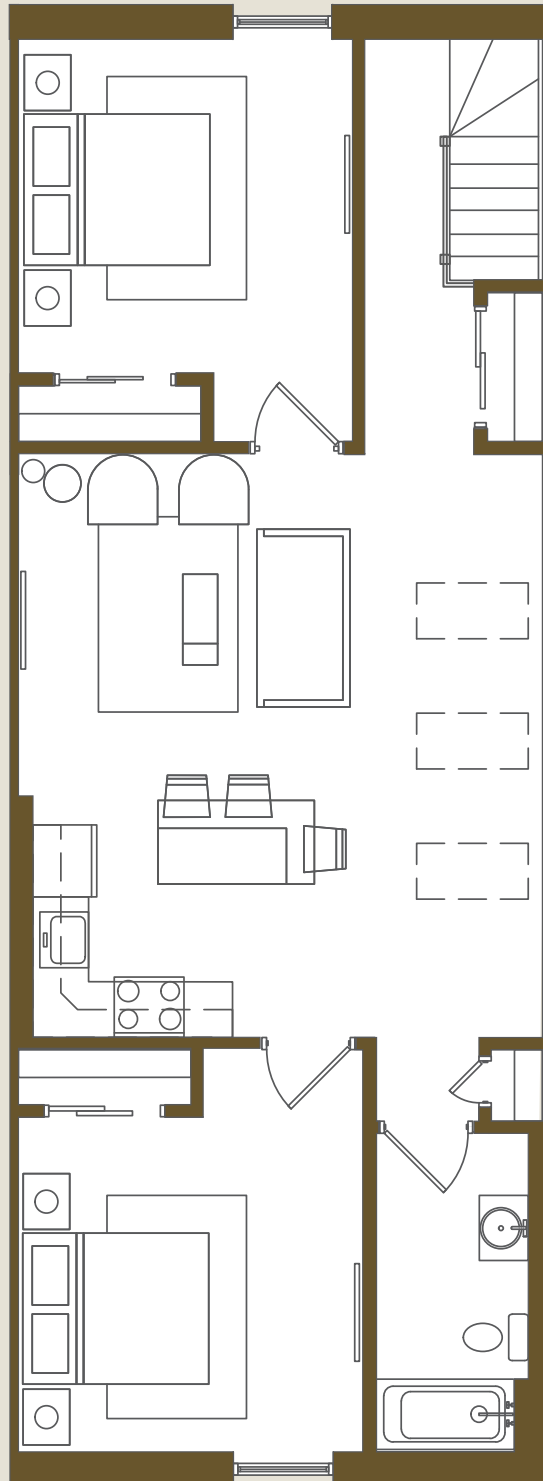

FRONTIER HOUSE

460 CENTER STREET, LEWISTON, NY

1812

4TH FLOOR